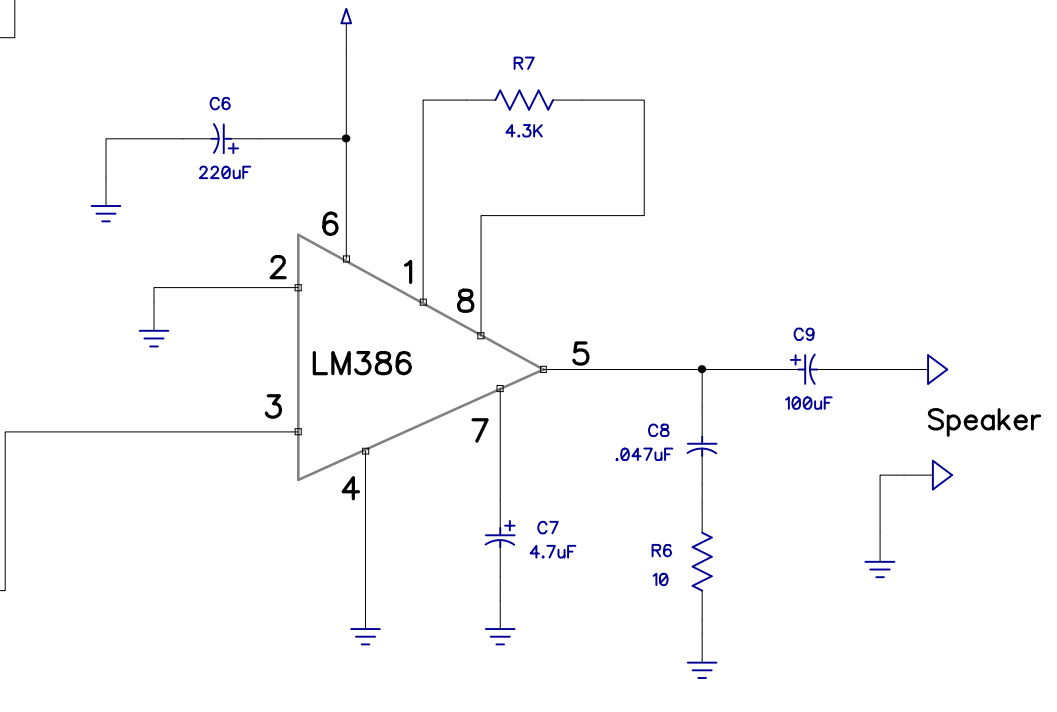

1

2

Key to Ground

Note 1:

Freq	R3
700 Hz	2.2K
1000 Hz	680

Power

A

A

B

B

1/4" Phono Jack = #3768
 Screw Terminal = #3743

NightFire Electronics		
	Code Practice Osc	Rev A

1

2