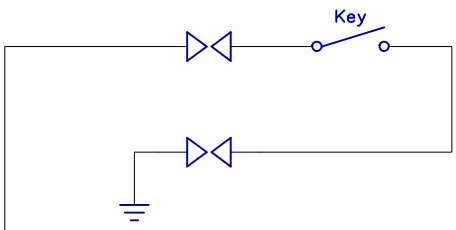

1

2

Key to Ground

Note 1:

Freq	R3
700 Hz	2.2K
1000 Hz	680

Power

A

A

B

B

1/4" Phono Jack = #3768
 Screw Terminal = #3743

NightFire Electronics		
	Code Practice Osc	Rev A

1

2