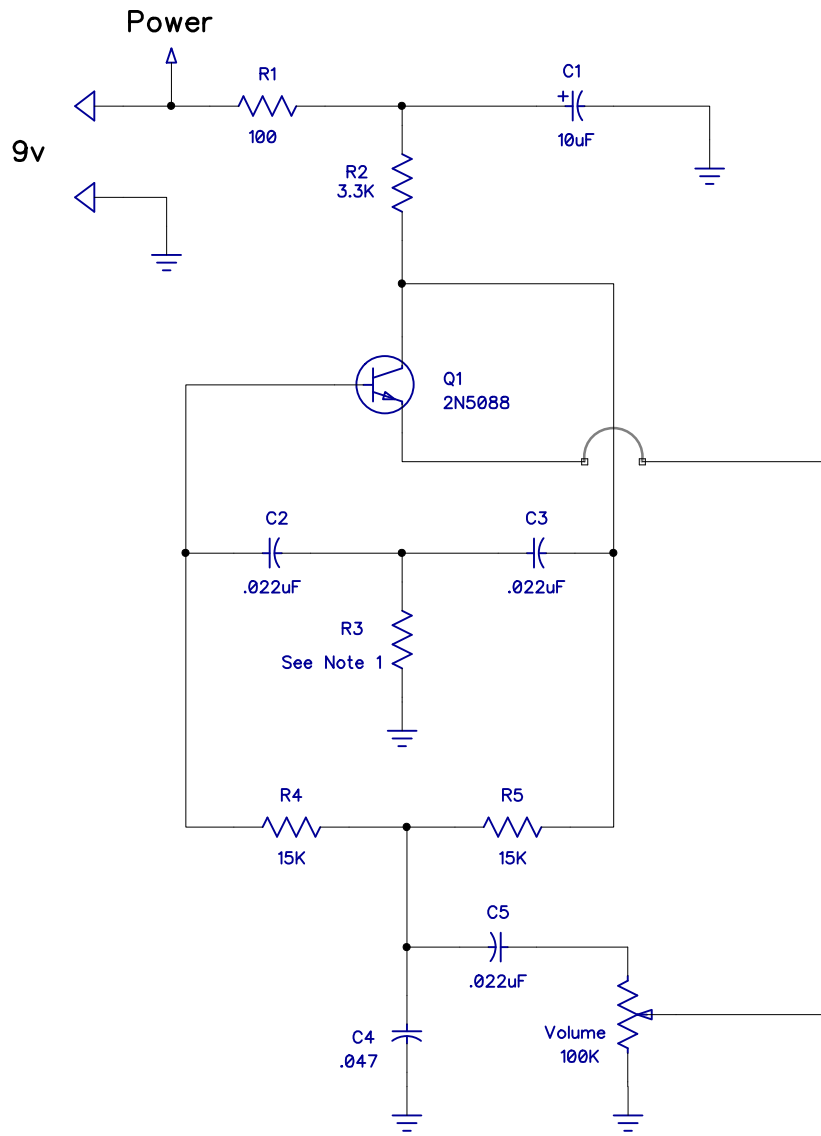

1

2

Key to Ground

Note 1:

Freq	R3
700 Hz	2.2K
1000 Hz	680

Power

A

A

B

B

1/4" Phono Jack = #3768
 Screw Terminal = #3743

NightFire Electronics		
	Code Practice Osc	Rev A

1

2